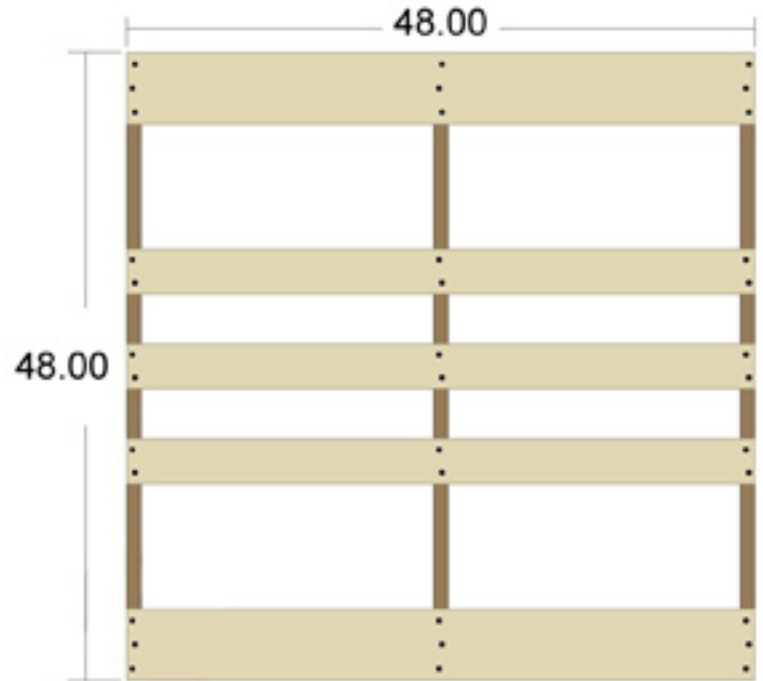

IFCO 48 x 48 Pallet

Top View

Bottom View

Side View

End View