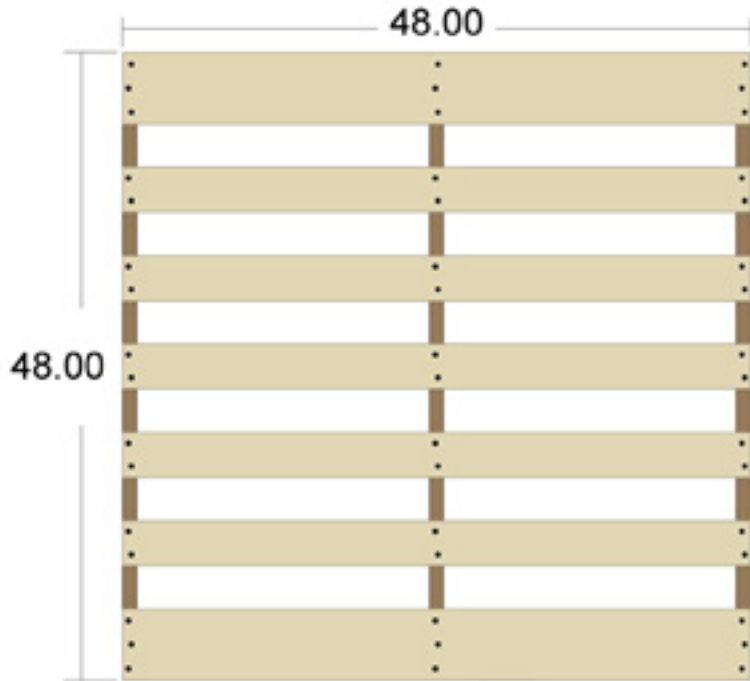

IFCO 48 x 48 Pallet

Top View

Bottom View

Side View

End View