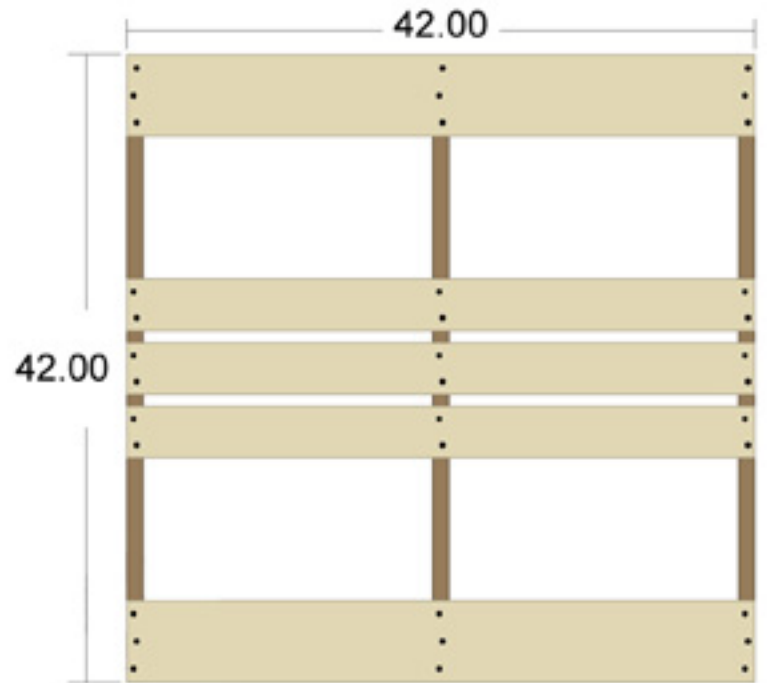

IFCO 42 x 42 Pallet

Top View

Bottom View

Side View

End View