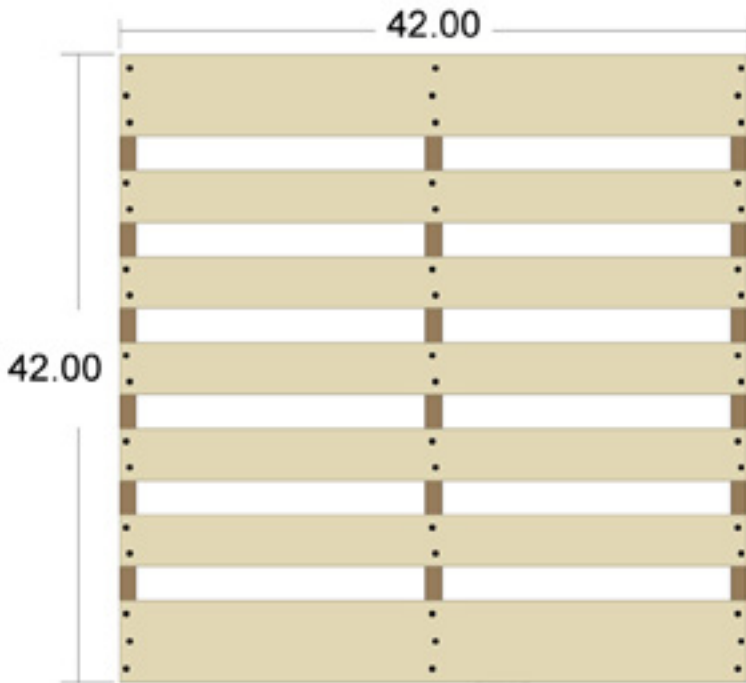

IFCO 42 x 42 Pallet

Top View

Bottom View

Side View

End View